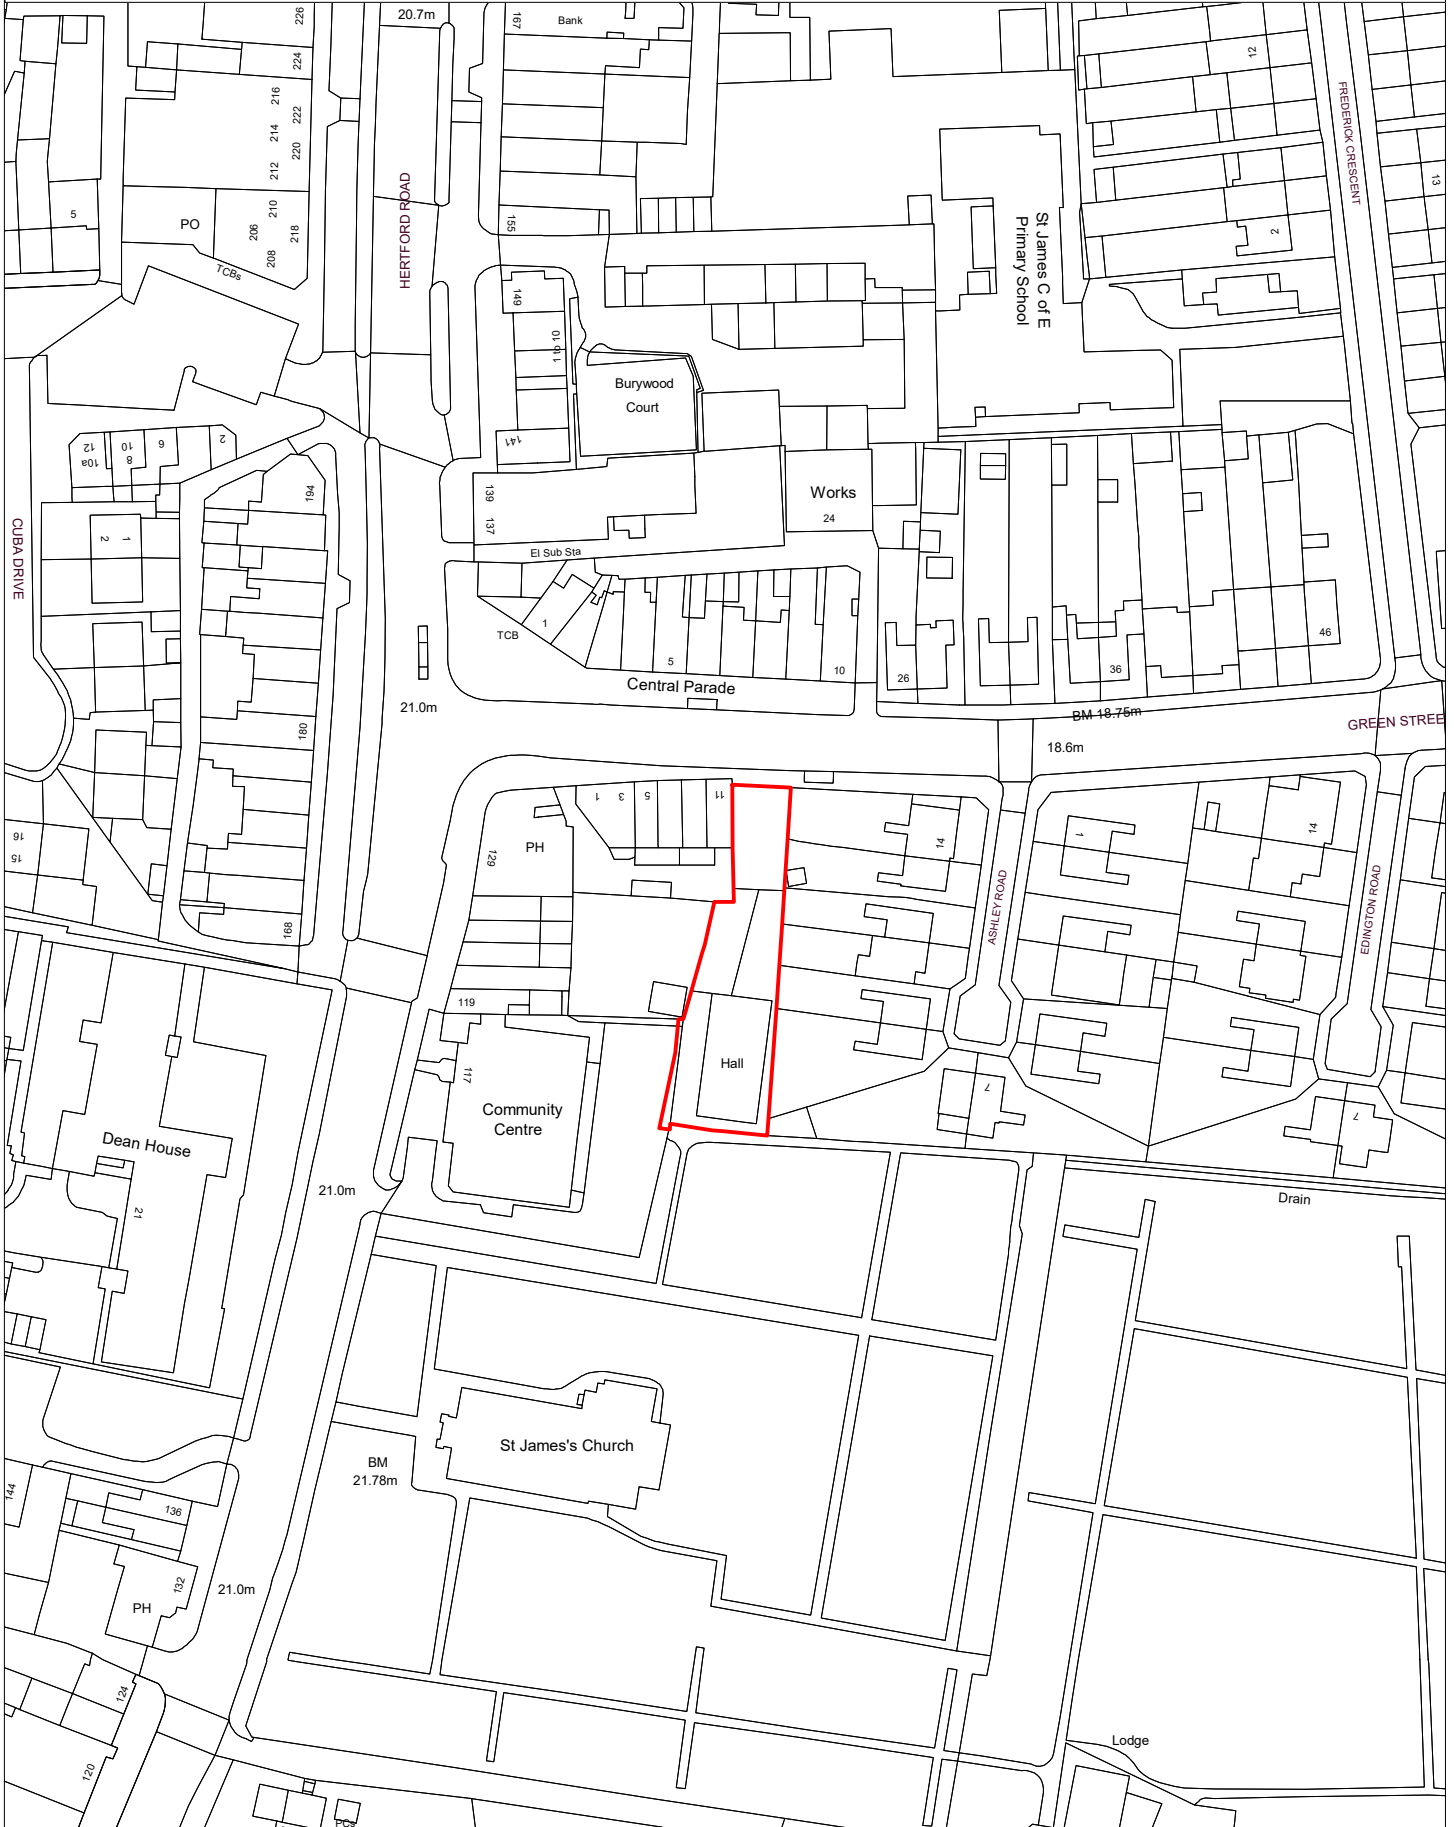

FORMER SCOUT HUT, 13 GREEN STREET, ENFIELD HIGHWAY

© Crown copyright
and database rights 2022
Ordnance Survey
Licence No. 100019820

Scale:- 1:1250
Paper Size:- A4
Date:- 18 January 2024
Map Produced By:- Property Information Team/SC